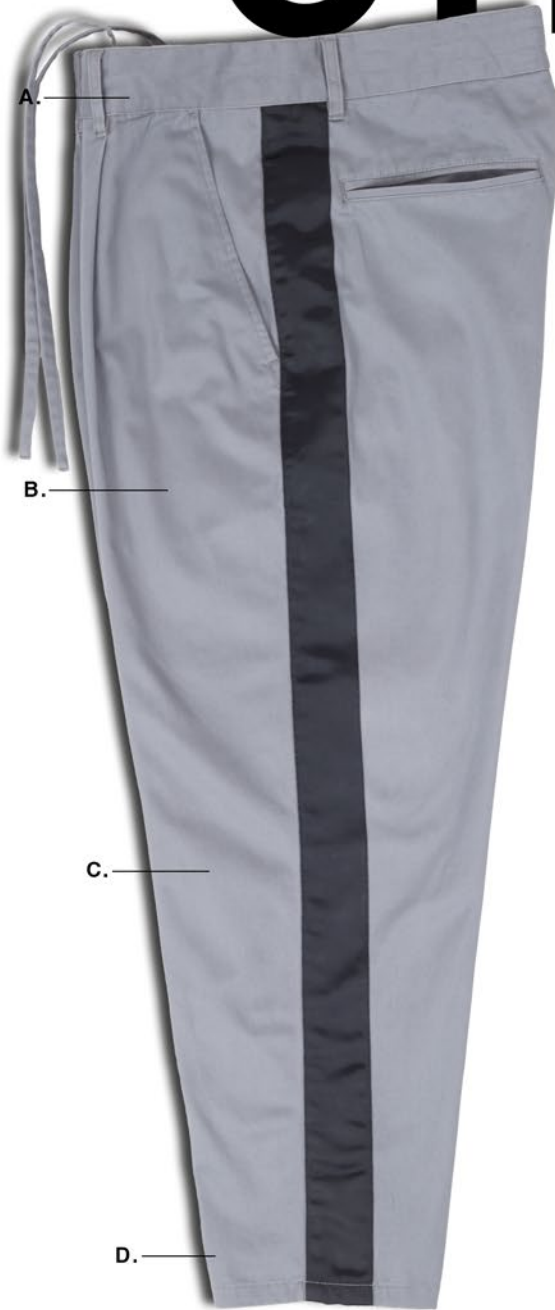

CARRY OVER

MADE IN THE USA

EXTENDED LENGTH

SPIN CATALOG

FOUR WAY STRETCH

CHINOS

LINCOLN

- A. COMFORTABLE WAIST, SITS AT WAIST
- B. RELAXED FIT THROUGH HIP & THIGH
- C. RELAXED FIT THROUGH LEG
- D. 15 INCH LEG OPENING