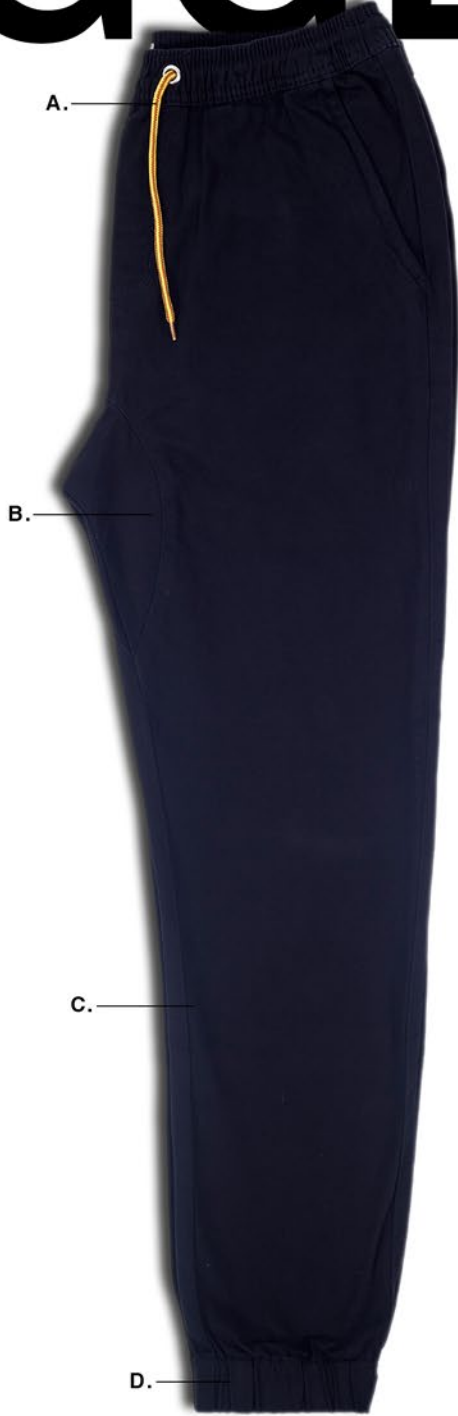

LC6643 MALFOY

BLACK | BLUE

S - XXL

95% Cotton 5% Spandex | 14" Leg Opening

USA: w/s \$30 msrp \$60

CAN: w/s \$35 msrp \$70

JOGGERS

ALVARO

- A. ELASTIC WAIST
- B. DROP CROTCH DETAIL
- C. SLIM FIT THROUGH LEG
- D. ELASTIC CUFF

WEEKEND

- A. ELASTIC WAIST
- B. DROP CROTCH DETAIL
- C. SLIM FIT THROUGH LEG
- D. ELASTIC CUFF

BARCLAY

- A. ELASTIC WAIST
- B. DROP CROTCH DETAIL
- C. SLIM FIT THROUGH LEG
- D. ELASTIC CUFF