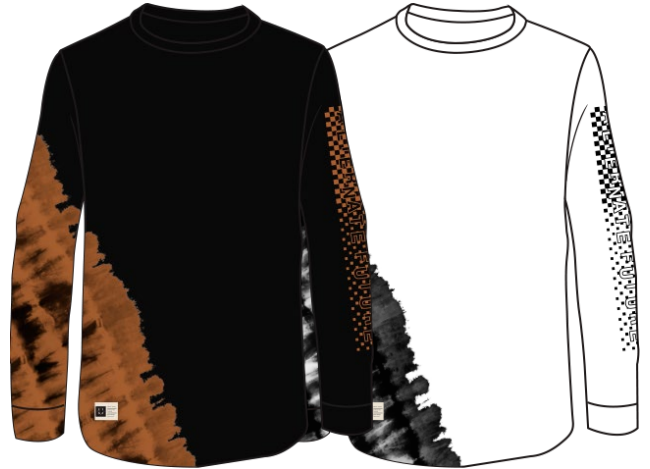

LD6672 SIDESWIPE

BLACK | WHITE
S - XXL | 100% Cotton Dip Dye
USA: w/s $21 msrp $42   CAN: w/s $25 msrp $50