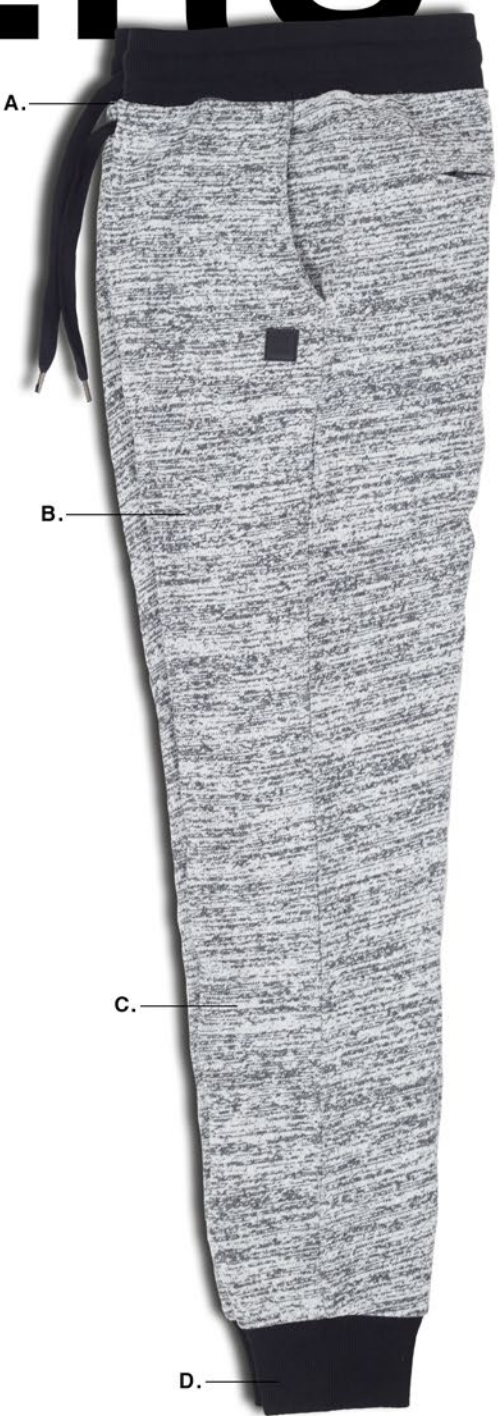

LC6643 MALFOY

BLACK | BLUE

S - XXL

95% Cotton 5% Spandex | 14" Leg Opening

USA: w/s \$30 msrp \$60

CAN: w/s \$35 msrp \$70

JOGGERS

ALVARO

- A. ELASTIC WAIST
- B. DROP CROTCH DETAIL
- C. SLIM FIT THROUGH LEG
- D. ELASTIC CUFF

WEEKEND

- A. ELASTIC WAIST
- B. DROP CROTCH DETAIL
- C. SLIM FIT THROUGH LEG
- D. ELASTIC CUFF

BARCLAY

- A. ELASTIC WAIST
- B. DROP CROTCH DETAIL
- C. SLIM FIT THROUGH LEG
- D. ELASTIC CUFF