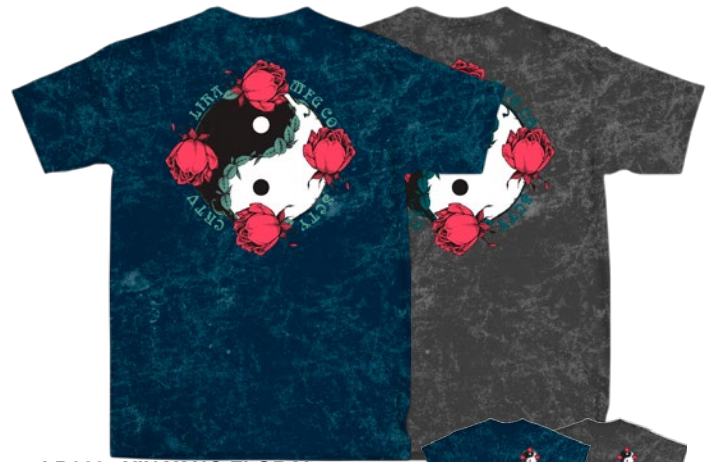

LD6694 YIN YANG FLORAL

NAVY ENZYME | BLACK ENZYME
S - XXL | 100% Cotton Mineral Wash
USA: w/s $15 msrp $30

CAN: w/s $17.50 msrp $35