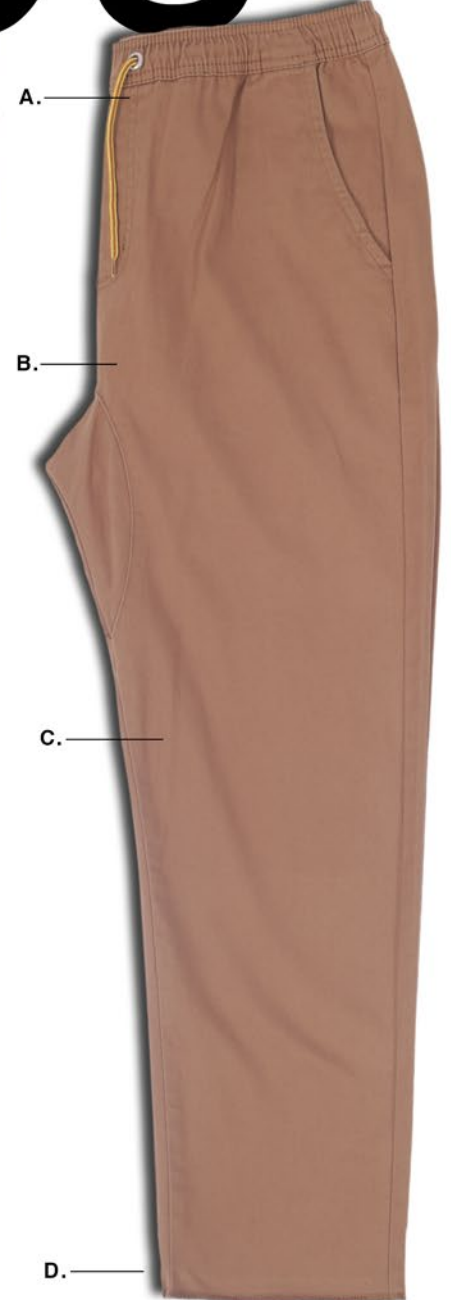

COMRADE

- A. COMFORTABLE WAIST, SITS AT WAIST
- B. RELAXED FIT THROUGH HIP & THIGH
- C. RELAXED FIT THROUGH LEG
- D. 14 INCH LEG OPENING